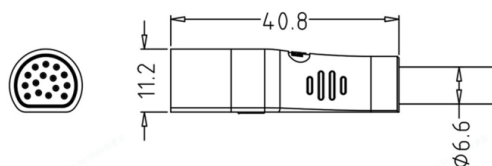

Product data sheet

Higo - Signal - Z1513A

Female cable connector

Z1513AM P 00 BV 1000

<https://www.higoconnector.com/en/e-bike-connector/z1513amp00bv1000>

Specifications

General Characteristics

Number of contacts	15
Connector shape	Plug
Gender	Female
Color	Black
Upper temperature	80 °C
Lower temperature	-25 °C
Locking	Push-on (no locking)
Protection degree	IP67
Mating cycles (times)	200 Mating times
Connector diameter	13,0 mm
Fitting length	72 mm
Cable Length	1000 mm
Cable diameter	6.6 mm
Wire section	15 x 0,14 mm ²
Remark	Other cable length/type on request

Product data sheet

Higo - Signal - Z1513A

Female cable connector

Electrical Parameters

Rated current	2 A
Rated voltage	48 V AC / 60 V DC
Max. insulation resistance (M)	≥20 MΩ
Max. contact resistance (M)	≤10 MΩ