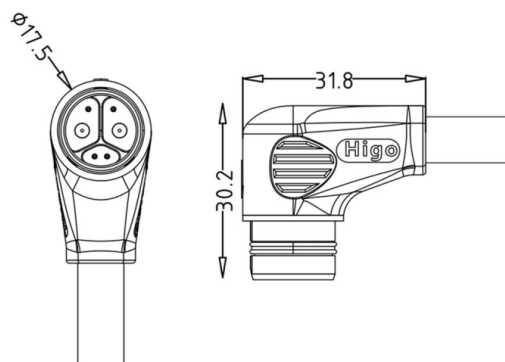

Product data sheet

Higo - Battery - F618A

Male angled plug connector

Push-on flexible

F618AG A 00 GN 1000

<https://www.higoconnector.com/en/e-bike-connector/f618aga00gn1000>

Specifications

General Characteristics

Number of contacts	6 (2+4)
Connector shape	Angled plug
Gender	Male
Color	Black
Upper temperature	80 °C
Lower temperature	-25 °C
Locking	Push-on flexible
Protection degree	IP67
Mating cycles (times)	3000 Mating times
Connector diameter	18 mm
Fitting length	20 mm
Cable Length	1000 mm
Cable diameter	8 mm